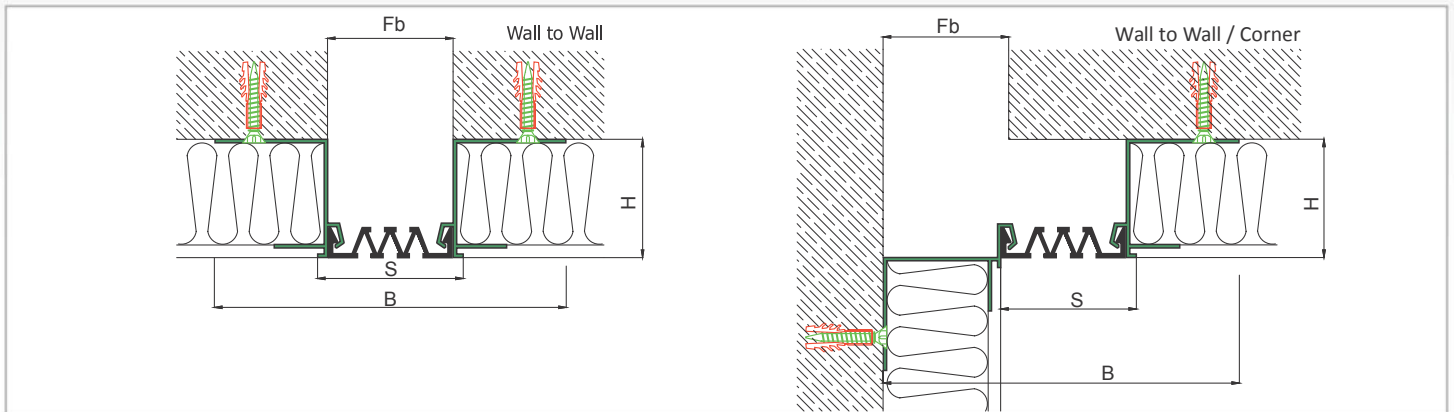

AS A124 flush mounted profile is specially designed for places with insulating board applications and can easily be installed by means of screws to all types of walls. Its ribbed elastomeric gasket gains the profile a remarkable movement ability and slide-in gasket system lets the profile to be used at facades. Profiles up to 150 mm gap are applied with single gasket while the wider ones are with double gaskets joined with a connector profile.

* Visuals are representative and the profile configuration may differ depending on the characteristics requested.

| LOCATION | MODEL | GAP (Fb) mm | HEIGHT (H) MM | OVERALL WIDTH (B) mm | VISIBLE WIDTH (S) mm | MOVEMENT (W) mm | LOAD CAPACITY | STANDARD LENGTH (mt) |
|--------------|--------------|-------------|---------------|----------------------|----------------------|-----------------|---------------|----------------------|
| Wall to Wall | AS A124-030 | 30 | 47 / 57 | 120 | 38 | +10 / - 6 | N/A | 3 |
| | AS A124-050 | 50 | 47 / 57 | 140 | 58 | +20 / -15 | N/A | 3 |
| | AS A124-080 | 80 | 47 / 57 | 170 | 88 | +40 / -30 | N/A | 3 |
| | AS A124-100 | 100 | 47 / 57 | 190 | 108 | +20 / -50 | N/A | 3 |
| | AS A124-150 | 150 | 47 / 57 | 240 | 158 | +30 / -80 | N/A | 3 |
| | AS A124-200 | 200 | 47 / 57 | 290 | 208 | +40 / -100 | N/A | 3 |
| | AS A124-200M | 200 | 47 / 57 | 290 | 208 | +40 / -100 | N/A | 3 |

Note: Please ask for different sizes

| Profil No Profile Number | AS A124 150 | AS A124 150 K |
|-------------------------------------|---|---------------|
| Fb (mm) | 150 | 150 |
| H (mm) yaklaşık approx. | 47 | 47 |
| W± (mm) yaklaşık approx. | +30/-80 | +30/-80 |
| Renk Color | Alüminyum: Natürel, Fitiller: Siyah, gri, diğer Aluminum: Natural, Inserts: Black, grey, others | |
| Malzeme Material | Alüminyum, EPDM Kauçuk(siyah), Termoplastik Kauçuk (gri ve diğer) Aluminum, EPDM Rubber(black), Thermoplastic Rubber (grey and others) | |
| Standart Uzunluk Standard Length | 3 | |