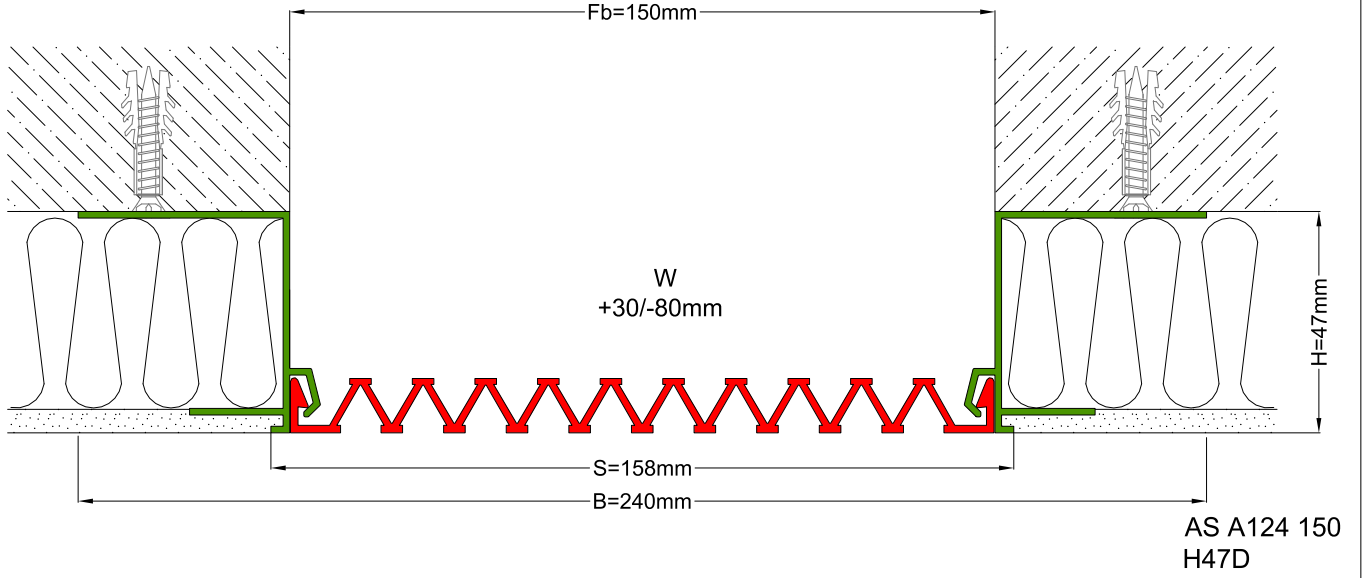

AS A124 flush mounted profile is specially designed for places with insulating board applications and can easily be installed by means of screws to all types of walls. Its ribbed elastomeric gasket gains the profile a remarkable movement ability and slide-in gasket system lets the profile to be used at facades. Profiles up to 150 mm gap are applied with single gasket while the wider ones are with double gaskets joined with a connector profile.

* Visuals are representative and the profile configuration may differ depending on the characteristics requested.

| LOCATION | MODEL | GAP (Fb) mm | HEIGHT (H) MM | OVERALL WIDTH (B) mm | VISIBLE WIDTH (S) mm | MOVEMENT (W) mm | LOAD CAPACITY | STANDARD LENGTH (mt) |
|--------------|--------------|-------------|---------------|----------------------|----------------------|-----------------|---------------|----------------------|
| Wall to Wall | AS A124-030 | 30 | 47 / 57 | 120 | 38 | +10 / - 6 | N/A | 3 |
| | AS A124-050 | 50 | 47 / 57 | 140 | 58 | +20 / -15 | N/A | 3 |
| | AS A124-080 | 80 | 47 / 57 | 170 | 88 | +40 / -30 | N/A | 3 |
| | AS A124-100 | 100 | 47 / 57 | 190 | 108 | +20 / -50 | N/A | 3 |
| | AS A124-150 | 150 | 47 / 57 | 240 | 158 | +30 / -80 | N/A | 3 |
| | AS A124-200 | 200 | 47 / 57 | 290 | 208 | +40 / -100 | N/A | 3 |
| | AS A124-200M | 200 | 47 / 57 | 290 | 208 | +40 / -100 | N/A | 3 |

Note: Please ask for different sizes

| Profil No Profile Number | AS A124 150 | AS A124 150 K |
|-------------------------------------|---|---------------|
| Fb (mm) | 150 | 150 |
| H (mm) yaklaşık approx. | 47 | 47 |
| W± (mm) yaklaşık approx. | +30/-80 | +30/-80 |
| Renk Color | Alüminyum: Natürel, Fitiller: Siyah, gri, diğer Aluminum: Natural, Inserts: Black, grey, others | |
| Malzeme Material | Alüminyum, EPDM Kauçuk(siyah), Termoplastik Kauçuk (gri ve diğer) Aluminum, EPDM Rubber(black), Thermoplastic Rubber (grey and others) | |
| Standart Uzunluk Standard Length | 3 | |