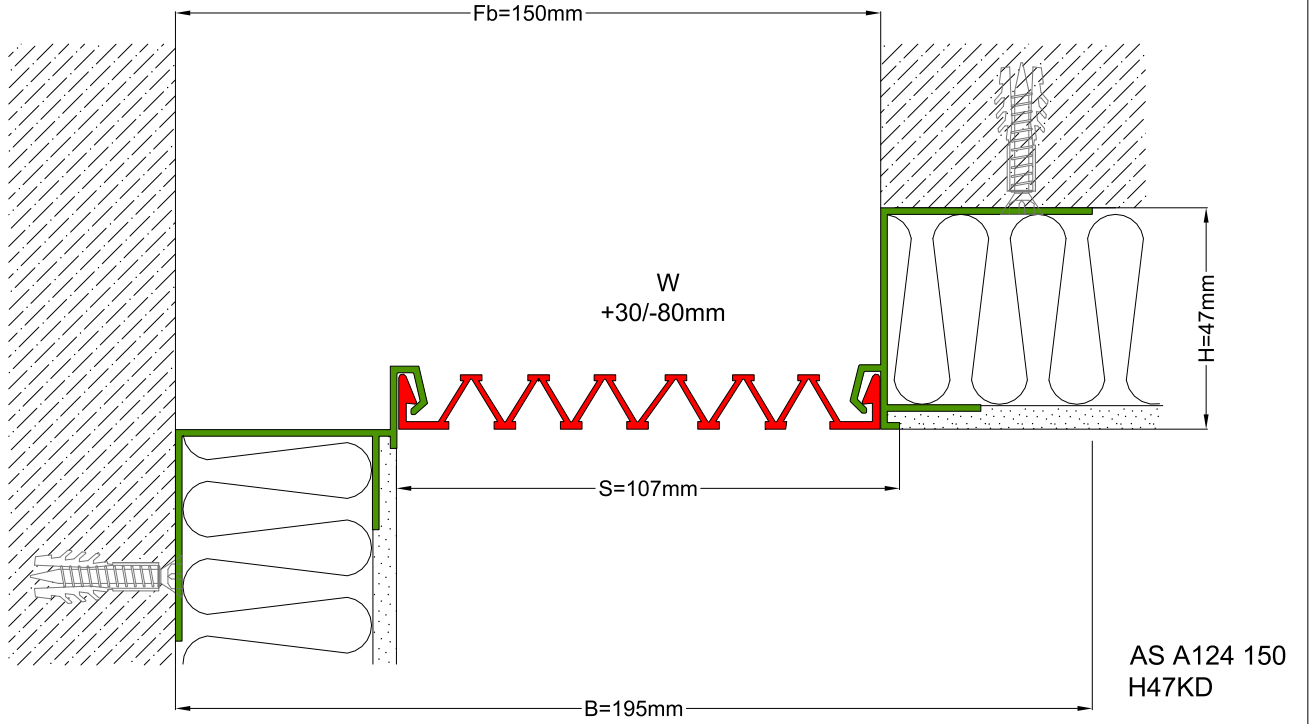

AS A124 flush mounted profile is specially designed for places with insulating board applications and can easily be installed by means of screws to all types of walls. Its ribbed elastomeric gasket gains the profile a remarkable movement ability and slide-in gasket system lets the profile to be used at facades. Profiles up to 150 mm gap are applied with single gasket while the wider ones are with double gaskets joined with a connector profile.

* Visuals are representative and the profile configuration may differ depending on the characteristics requested.

| LOCATION | MODEL | GAP (Fb) mm | HEIGHT (H) MM | OVERALL WIDTH (B) mm | VISIBLE WIDTH (S) mm | MOVEMENT (W) mm | LOAD CAPACITY | STANDARD LENGTH (mt) |
|--------------|--------------|-------------|---------------|----------------------|----------------------|-----------------|---------------|----------------------|
| Wall to Wall | AS A124-030 | 30 | 47 / 57 | 120 | 38 | +10 / - 6 | N/A | 3 |
| | AS A124-050 | 50 | 47 / 57 | 140 | 58 | +20 / -15 | N/A | 3 |
| | AS A124-080 | 80 | 47 / 57 | 170 | 88 | +40 / -30 | N/A | 3 |
| | AS A124-100 | 100 | 47 / 57 | 190 | 108 | +20 / -50 | N/A | 3 |
| | AS A124-150 | 150 | 47 / 57 | 240 | 158 | +30 / -80 | N/A | 3 |
| | AS A124-200 | 200 | 47 / 57 | 290 | 208 | +40 / -100 | N/A | 3 |
| | AS A124-200M | 200 | 47 / 57 | 290 | 208 | +40 / -100 | N/A | 3 |

Note: Please ask for different sizes

| Profil No Profile Number | AS A124 150 | AS A124 150 K |
|-------------------------------------|---|---------------|
| Fb (mm) | 150 | 150 |
| H (mm) yaklaşık approx. | 47 | 47 |
| W± (mm) yaklaşık approx. | +30/-80 | +30/-80 |
| Renk Color | Alüminyum: Natürel, Fitiller: Siyah, gri, diğer Aluminum: Natural, Inserts: Black, grey, others | |
| Malzeme Material | Alüminyum, EPDM Kauçuk(siyah), Termoplastik Kauçuk (gri ve diğer) Aluminum, EPDM Rubber(black), Thermoplastic Rubber (grey and others) | |
| Standart Uzunluk Standard Length | 3 | |