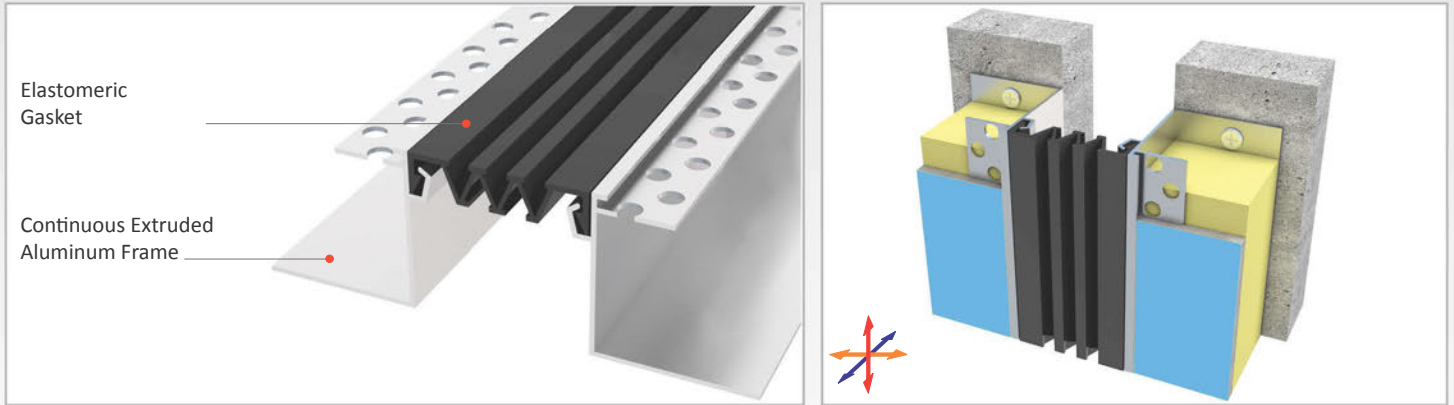

AS A124 flush mounted profile is specially designed for places with insulating board applications and can easily be installed by means of screws to all types of walls. Its ribbed elastomeric gasket gains the profile a remarkable movement ability and slide-in gasket system lets the profile to be used at facades. Profiles up to 150 mm gap are applied with single gasket while the wider ones are with double gaskets joined with a connector profile.

- Application Areas** : Outdoor / Wall
- Ideal for** : Shopping Malls, Airports, Residences, Hospitals, Hotels, Commercial & Public Buildings etc.
- Material** : Mill Finish Aluminum (Anodizing optional), EPDM (Only in Black Color) or TPE Gasket
- Aluminum Alloy** : 6063 AA-USA / EN AW 6063
- Optional Supplies** : Fire Barrier, Waterproof EPDM membrane

* Visuals are representative and the profile configuration may differ depending on the characteristics requested.

| LOCATION | MODEL | GAP (Fb) mm | HEIGHT (H) MM | OVERALL WIDTH (B) mm | VISIBLE WIDTH (S) mm | MOVEMENT (W) mm | LOAD CAPACITY | STANDARD LENGTH (mt) |
|--------------|--------------|-------------|---------------|----------------------|----------------------|-----------------|---------------|----------------------|
| Wall to Wall | AS A124-030 | 30 | 47 / 57 | 120 | 38 | +10 / - 6 | N/A | 3 |
| | AS A124-050 | 50 | 47 / 57 | 140 | 58 | +20 / -15 | N/A | 3 |
| | AS A124-080 | 80 | 47 / 57 | 170 | 88 | +40 / -30 | N/A | 3 |
| | AS A124-100 | 100 | 47 / 57 | 190 | 108 | +20 / -50 | N/A | 3 |
| | AS A124-150 | 150 | 47 / 57 | 240 | 158 | +30 / -80 | N/A | 3 |
| | AS A124-200 | 200 | 47 / 57 | 290 | 208 | +40 / -100 | N/A | 3 |
| | AS A124-200M | 200 | 47 / 57 | 290 | 208 | +40 / -100 | N/A | 3 |